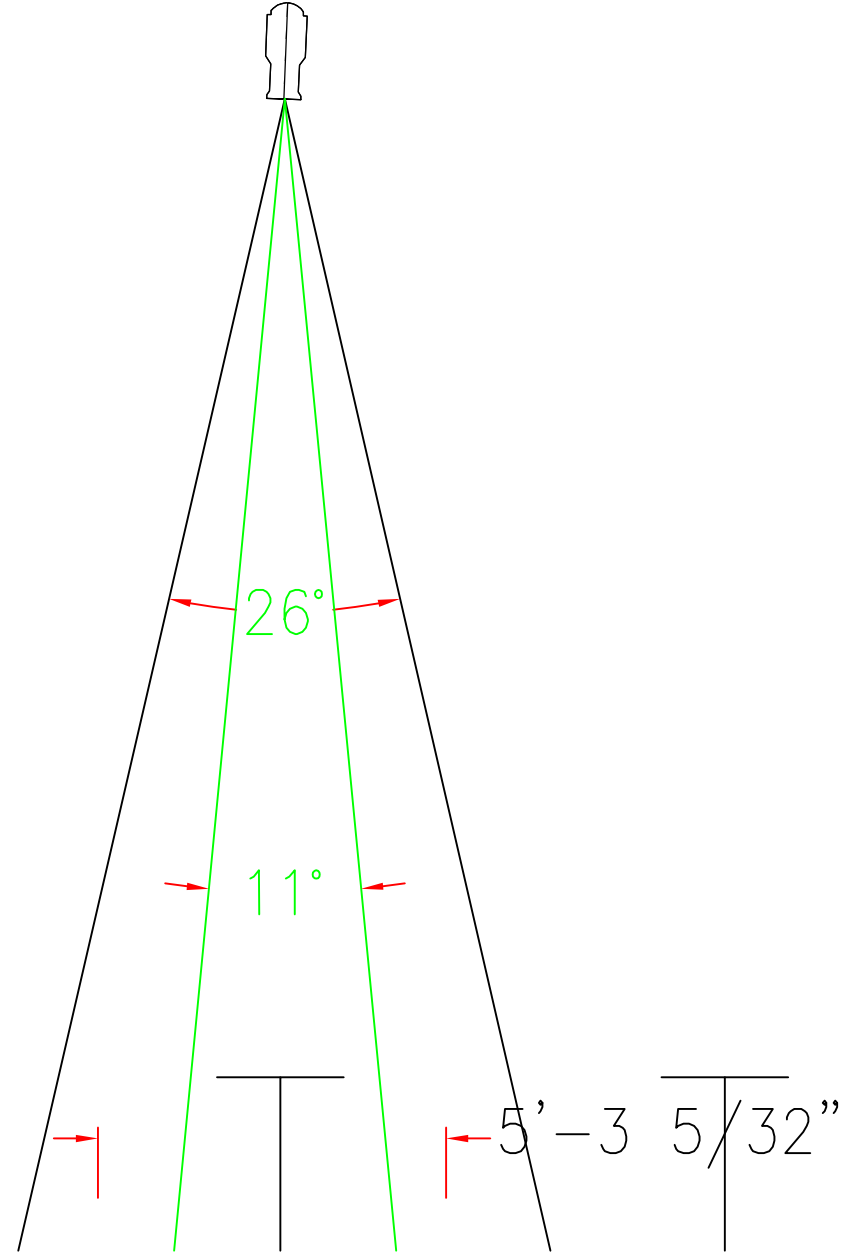

Danny and the Deep Blue Sea

BAR TOP LIGHT

1/18/ 09 1/4" = 1'0

ALTMAN 360Q 6X12

BEAM 11.0°

FIELD 26°

TRIM IS 19'0"

LD: J. ARCHIP

Danny and the Deep Blue Sea

BAR TOP LIGHT

1/18/ 09

1/4" = 1'0"

ALTMAN 360Q 6X16

BEAM 8.5°

FIELD 19°

TRIM IS 19'0"