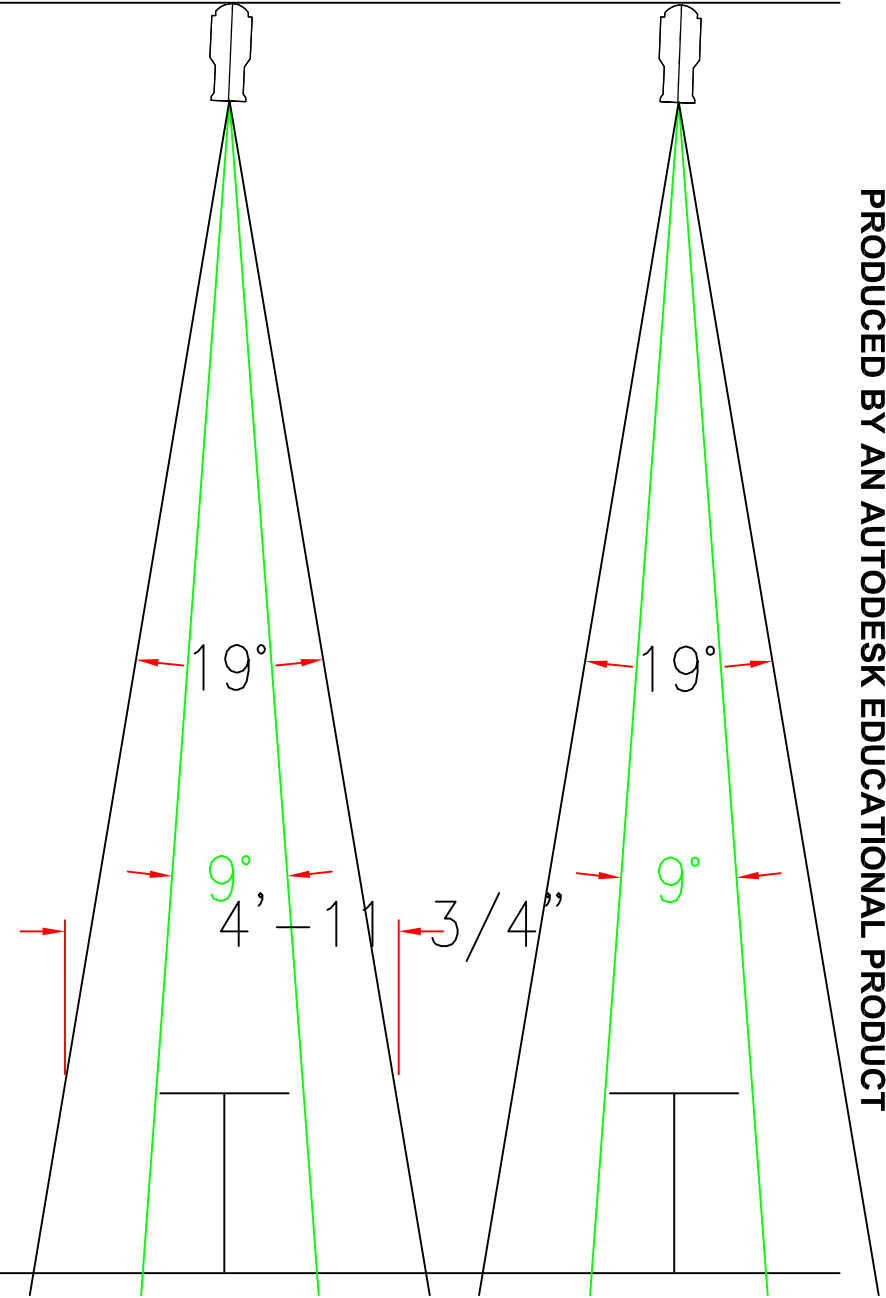

Danny and the Deep Blue Sea

BAR TOP LIGHT

1/18/ 09

1/4" = 1'0"

ALTMAN 360Q 6X16

BEAM 8.5°

FIELD 19°

TRIM IS 19'0"

LD: J. ARCHIP

PRODUCED BY AN AUTODESK EDUCATIONAL PRODUCT

PRODUCED BY AN AUTODESK EDUCATIONAL PRODUCT